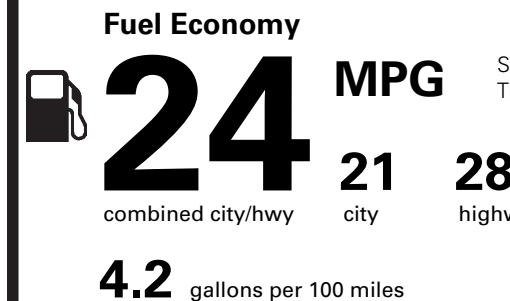

(MSRP)

4,200.00

PRICE INFORMATION

BASE PRICE	45,250.00
TOTAL OPTIONS/OTHER	8,620.00
TOTAL VEHICLE & OPTIONS/OTHER	53,870.00
DESTINATION & DELIVERY	995.00
TOTAL BEFORE DISCOUNTS	54,865.00
EQUIPMENT GROUP SAVINGS	- 750.00

(MSRP)

OPTIONAL EQUIPMENT/OTHER

2021 MODEL YEAR	695.00
FLIGHT BLUE	NO CHARGE
2.3L TURBOCHARGED I-4 ENG	NO CHARGE
8-SPD AUTO TRANSMISSION	NO CHARGE
245/45R20 99V A/S BSW TIRES	
ALL-WTHR FLR LNRS W/MATS	200.00
ADAPTIVE SUSPENSION	700.00
REAR REMOVABLE PACKAGE TRAY	175.00
17" MINI SPARE WHEEL W/TIRE	150.00
SPORT PACKAGE	2,500.00
.20" BRIGHT MACHINED ALUM WHEELS	

RAMP ONE	CH18	CONVOY	LINCOLN AUTOMOTIVE FINANCIAL SERVICES Whether you decide to lease or finance your vehicle, you'll find the choices that are right for you. See your Lincoln Dealer for details or visit www.lincolnafs.com.	TOTAL MSRP $54,115.00
RAMP TWO	ITEM #: 46-D125 O/T 2			
This label is affixed pursuant to the Federal Automobile Information Disclosure Act. Gasoline, License, and Title Fees, State and Local taxes are not included. Dealer installed options or accessories are not included unless listed above.			MD281 N RD 2X 120 000010 04 28 21	

EPA DOT Fuel Economy and Environment

Gasoline Vehicle

Small SUVs range from 16 to 120 MPG. The best vehicle rates 141 MPGe.

You spend **$1,000**

more in fuel costs over 5 years compared to the average new vehicle.

Annual fuel cost **$1,700**

Fuel Economy & Greenhouse Gas Rating (tailpipe only) Smog Rating (tailpipe only)