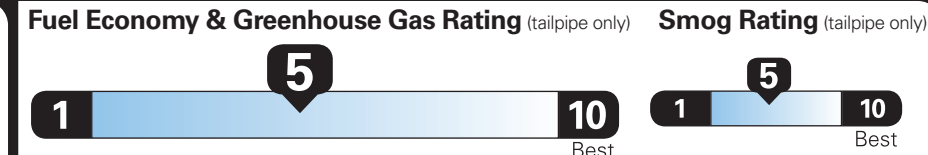

You spend $1,000

more in fuel costs over 5 years compared to the average new vehicle.

Annual fuel cost $1,700