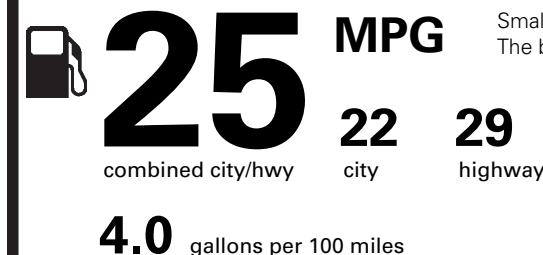

INTERIOR

- 2ND ROW 60/40 FOLD FLAT
- 2ND ROW SLIDING SEAT
- CARGO MANAGEMENT SYSTEM
- DUAL-ZONE CLIMATE CONTROL
- LEATHER WRAPPED STR WHEEL W/CRUISE AND AUDIO CONTROL
- SEATS-COMFORT 10-WAY PWR DRIVER&PASSENGER W/LUMBAR
- SEATS-HEATED FRONT W/DRIVER MEMORY SETTING
- TILT/TELESCOPE STR COLUMN

FUNCTIONAL

- 8" LCD CNTR STK TOUCHSCRN
- ELECTRIC PWR ASST STEERING
- INTELLIGENT ACCESS W/PUSH BUTTON START
- LANE-KEEPING SYSTEM
- LINCOLN CONNECT - 4G MODEM WITH WIFI CAPABILITY
- LINCOLN DRIVE MODES
- REMOTE KEYLESS ENTRY
- REMOTE START
- REVERSE PARKING AID
- STOP-START SYSTEM
- SYNC@ 3

SAFETY/SECURITY

- ADVANCETRAC WITH RSC
- AIRBAGS - SIDE IMPACT / CURTAINS
- AIRBAGS-DRVR&PASS KNEE
- AIRBAGS-DUAL-STAGE FRONT
- AUTO HIGH BEAMS
- BLIND SPOT DETECTION W/CTA
- PASSIVE ANTI-THEFT SECURILOCK SYSTEM
- PRE-COLLISION ASSIST W/AEB
- SOS POST CRASH SYSTEM

WARRANTY

- 4YR/50K MILE WARRANTY
- 4YR/50K PICKUPDELIVERY SVC
- 6YR/70K MI POWERTRAIN WARR

INCLUDED ON THIS VEHICLE EQUIPMENT GROUP 100A

(MSRP)

OPTIONAL EQUIPMENT/OTHER

- .18" WARM PAINTED ALLOY WHEEL
- .225/60R18 100V A/S BSW TIRES
- 17" MINI SPARE WHEEL W/TIRE
- CONVENIENCE PACKAGE 150.00
- VOICE-ACTIVATED NAVIGATION 1,300.00

PRICE INFORMATION

BASE PRICE	$36,105.00
TOTAL OPTIONS/OTHER	1,450.00
TOTAL VEHICLE & OPTIONS/OTHER	37,555.00
DESTINATION & DELIVERY	995.00

EPA DOT Fuel Economy and Environment

Gasoline Vehicle

Fuel Economy

Small SUVs range from 16 to 120 MPG. The best vehicle rates 141 MPGe.

You spend **$500**

more in fuel costs over 5 years compared to the average new vehicle.

Annual fuel cost **$1,600**