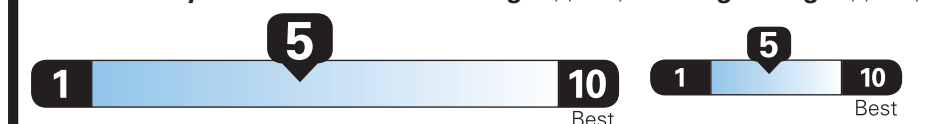

Fuel Economy & Greenhouse Gas Rating (tailpipe only) Smog Rating (tailpipe only)

This vehicle emits 384 grams CO₂ per mile. The best emits 0 grams per mile (tailpipe only). Producing and distributing fuel also create emissions; learn more at fueleconomy.gov.

Actual results will vary for many reasons, including driving conditions and how you drive and maintain your vehicle. The average new vehicle gets 27 MPG and costs $7,500 to fuel over 5 years. Cost estimates are based on 15,000 miles per year at $2.70 per gallon. MPGe is miles per gasoline gallon equivalent. Vehicle emissions are a significant cause of climate change and smog.

fueleconomy.gov

Calculate personalized estimates and compare vehicles

Smartphone QR Code™

GOVERNMENT 5-STAR SAFETY RATINGS

Overall Vehicle Score ★★★★★

Based on the combined ratings of frontal, side and rollover. Should ONLY be compared to other vehicles of similar size and weight.

Frontal Crash	Driver Passenger	★★★★★

Based on the risk of injury in a frontal impact. Should ONLY be compared to other vehicles of similar size and weight.

Side Crash	Front seat Rear seat	★★★★★

Based on the risk of injury in a side impact.

Rollover	★★★★★

Based on the risk of rollover in a single-vehicle crash.

Star ratings range from 1 to 5 stars (★★★★★), with 5 being the highest.

Source: National Highway Traffic Safety Administration (NHTSA).
www.safercar.gov or 1-888-327-4236

THE LINCOLN WAY™ APP

Your Dashboard of Services & Features

1. Download the Lincoln Way app* and you can:
2. Remotely start, lock and unlock your vehicle
   - Locate your vehicle and check approximate fuel range
   - Receive vehicle health alerts

The Lincoln Connect™ modem is active and sending vehicle data (e.g., diagnostics) to Lincoln. See in-vehicle Settings for connectivity options.

Lincoln Protect™

Insist on Lincoln Protect! The only extended service plan fully backed by Lincoln and honored at every Lincoln dealership in the U.S., Canada and Mexico. See your Lincoln dealer or visit www.LincolnOwner.com

RAMP ONE	CV51	CONVOY	Whether you decide to lease or finance your vehicle, you'll find the choices that are right for you. See your Lincoln Dealer for details or visit www.lincolnaf.com.	TOTAL MSRP $51,490.00
RAMP TWO	ITEM #: 46-D812 O/T 2			
This label is affixed pursuant to the Federal Automobile Information Disclosure Act. Gasoline, License, and Title Fees, State and Local taxes are not included. Dealer installed options or accessories are not included unless listed above.			MH031 N RD 2X 125 000101 08 03 21