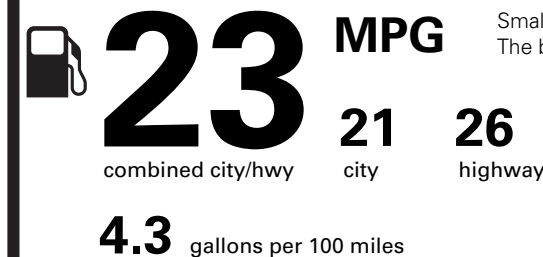

FUNCTIONAL

- CNCTD BLT-IN NAV(3-YR INC)
- CRUISE CONTROL
- INTELLIGENT ACCESS W/PUSH BUTTON START
- LANE-KEEPING SYSTEM
- LINCOLN CONNECT - 4G MODEM W/WIFI CAPABILITY
- RAIN-SENSING WIPERS
- REARVIEW CAMERA W/WASHER
- REVEL® AUDIO W/13-SPKRS
- SECURICODE™ KEYLESS KEYPAD
- SYNC@4 W/EVR & 13.2" SCR N
- UNIVERSAL GARAGE DOOR OPEN
- WIRELESS CHARGING PAD

SAFETY/SECURITY

- ADVANCETRAC WITH RSC
- AIRBAGS-DUAL-STAGE FRONT
- AIRBAGS-SIDE IMPACT/SAFETY CANOPY SIDE AIR CURTAINS
- AUTO HIGH BEAMS
- BLIND SPOT DETECTION W/CTA
- PERIMETER ALARM
- PERSONAL SAFETY SYSTEM™
- PRE-COLLISION ASSIST W/AEB
- SOS POST CRASH SYSTEM
- TIRE PRESSURE MONITOR SYS

WARRANTY

- 4YR/50K MILE WARRANTY
- 4YR/50K PICKUPDELIVERY SVC
- 6YR/70K MI POWERTRAIN WARR

INCLUDED ON THIS VEHICLE

(MSRP)

EQUIPMENT GROUP 200A RESERVE

OPTIONAL EQUIPMENT/OTHER

245/50R20 A/S BSW TIRES	NO CHARGE
50 STATE EMISSIONS	
18" MINI SPARE WHEEL W/TIRE	150.00
20" PRM PNT/BRT MCH ALUM WHLS	500.00
ROOF RACK SIDE RAILS-SATIN	195.00

PRICE INFORMATION

BASE PRICE	$49,550.00
TOTAL OPTIONS/OTHER	845.00
TOTAL VEHICLE & OPTIONS/OTHER	50,395.00
DESTINATION & DELIVERY	1,095.00

EPA DOT Fuel Economy and Environment

Gasoline Vehicle

Fuel Economy

Small SUVs range from 16 to 120 MPG. The best vehicle rates 141 MPG.

You spend $1,250

more in fuel costs over 5 years compared to the average new vehicle.

Annual fuel cost $1,750